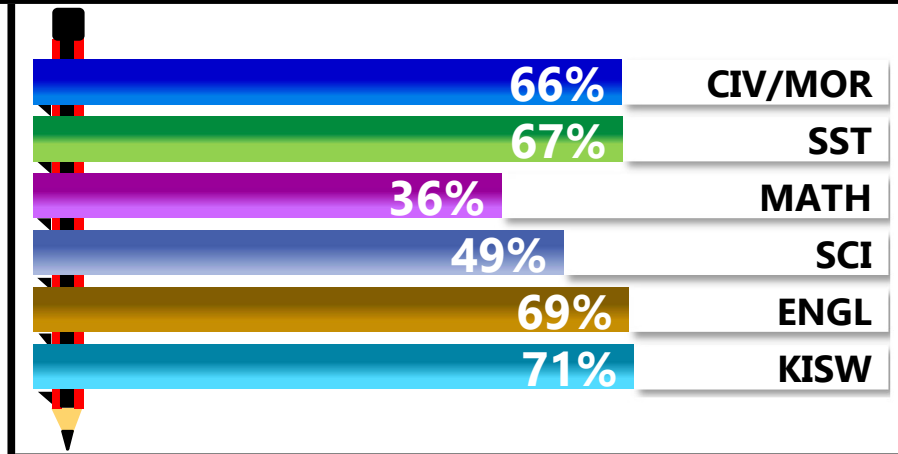

		<h1>THE BETHANY</h1>			
REGION: MWANZA		SCHOOL AVERAGE	179.2	OVERALL GRADE	C
DISTRICT: BUSEGA				CATEGORY	BELOW 40

SUBJECT PERFORMANCE ANALYSIS

SUBJECT NAME	AVG	%	RNK
KISWAHILI	35.5	71%	1
ENGLISH	34.5	69%	2
SOCIAL STUDIES	33.3	67%	3
CIVIC & MORAL	33.2	66%	4
SCIENCE	24.5	49%	5
MATHEMATICS	18.2	36%	6
BOYS/GIRLS PASS RATE	STD	AVG	%
BOYS	9	0.41	41%
GIRLS	14	0.59	59%

GRADE ANALYSIS SUMMARY					
SUBJECT NAME/GRADE	A	B	C	D	E
MATHEMATICS	2	1	5	7	8
KISWAHILI	5	14	3	1	0
ENGLISH	5	12	5	1	0
SCIENCE	0	6	10	7	0
SOCIAL STUDIES	5	11	6	1	0
CIVIC AND MORAL	3	12	6	1	0

OVERALL GRADE ANALYSIS	NO.	SEATED	%
A	1	22	5%
B	9		41%
C	12		55%
D	1	1	5%
E	0		0%