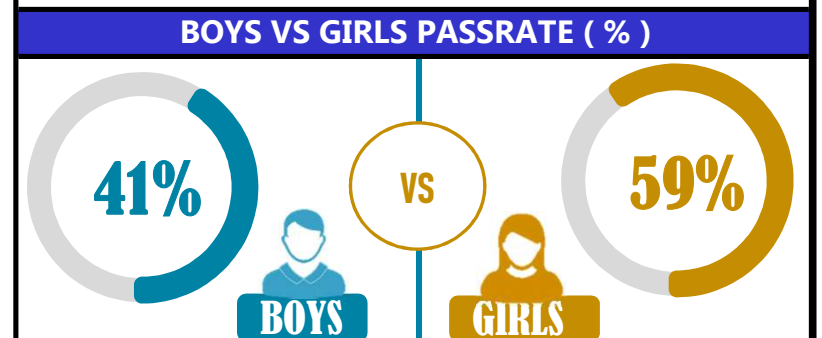

OVERALL GRADE ANALYSIS	NO.	SEATED	%
A	1	22	5%
B	9		41%
C	12		55%
D	1	1	5%
E	0		0%

OVERALL PERFORMANCE ANALYSIS		
REGISTERED	23	100%
SEATED	23	100%
ABSENTEES	0	0%
PASSED	22	96%
FAILED	1	4%